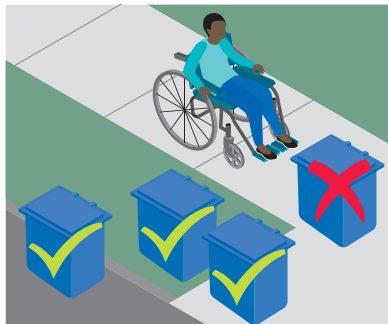

# GARBAGE GUIDE

Charges are based on container size.

Place all carts on the road at least two feet apart and three feet from cars, tree and other objects.

(Rates: [wmnorthwest.com/lakestevens](http://wmnorthwest.com/lakestevens))

Please bag all garbage.

Visit [wmnorthwest.com/lakestevens](http://wmnorthwest.com/lakestevens)  
or call **1-800-592-9995**

M-F 7am-7pm, Sat 9am-1pm for:

- Missed Collection or damaged carts
- Collected rates or service subscription
- Disabled veteran discount and disabled service
- Construction/demolition containers  
(remodeling, etc)