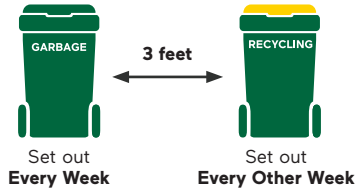

COLLECTION GUIDELINES

Columbia County residents receive weekly garbage service.
Recycling is collected every other week.

Please follow these guidelines to ensure collection.

Please place containers at the curb by **6 am**.

- Three (3) feet apart with lids opening toward street
- At least three (3) feet from cars, trees, mailboxes
- Wheels as close to the road as possible
- Please remove containers as soon as possible after collection

Do not overstuff your carts

All materials must
fall freely into the truck

Maximum allowable weights:

- 20-gallon cart – 35 lbs
- 35-gallon cart – 70 lbs
- 60-gallon cart – 120 lbs
- 90-gallon cart – 145 lbs

There is an an additional charge for each extra bag or container (35-gallon, 70 lb. limit) that doesn't fit in your garbage container with the lid closed. If you often have extra garbage, you may want to increase your garbage container size to avoid overflow and extra garbage charges.