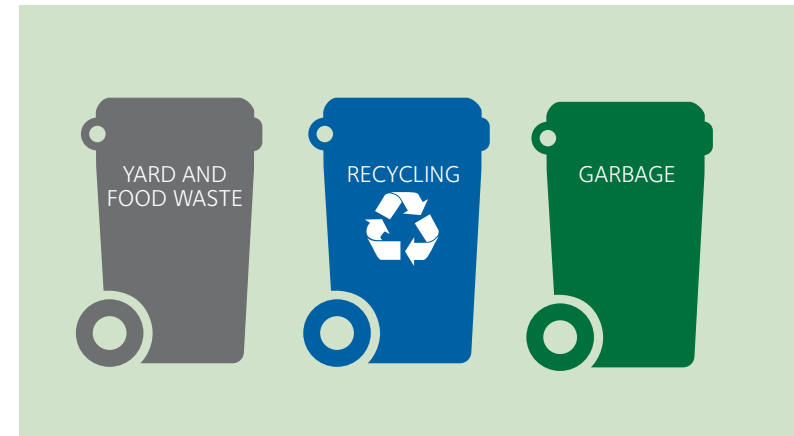

Recycling Guide