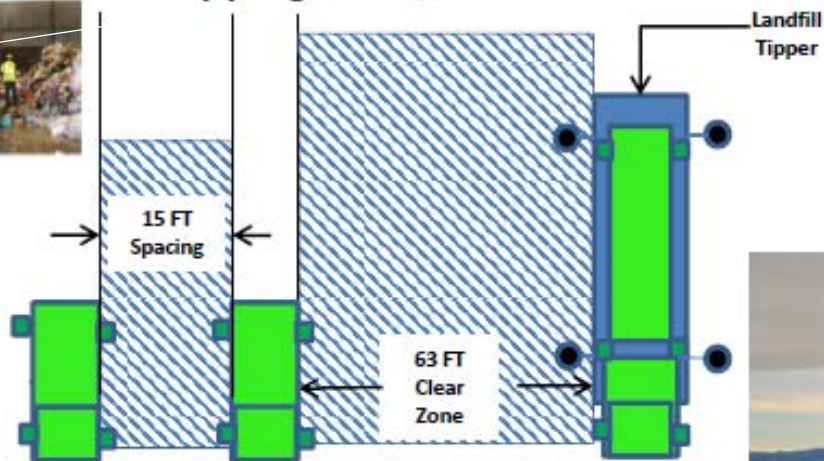

HILLSBORO LANDFILL AND TUALATIN VALLEY WASTE RECOVERY

Safety Rules

For your safety, Waste Management requires you comply with our Tipping Floor and Active Area Safety Rules:

- Maintain 15 feet of separation between all vehicles, equipment, and personnel
- Obey all instructions from WM Scale Attendants and Operators
- If you Must exit your vehicle make eye contact with the equipment operators and remain within 6 feet of your vehicle.
- All customers must wear Personal Protection Equipment.

Tipping Floor/Active Area

THINK GREEN.™

**Personal Protection
Equipment Must Be
Worn At All Times**

High visibility
hardhat

High visibility
vest or jacket