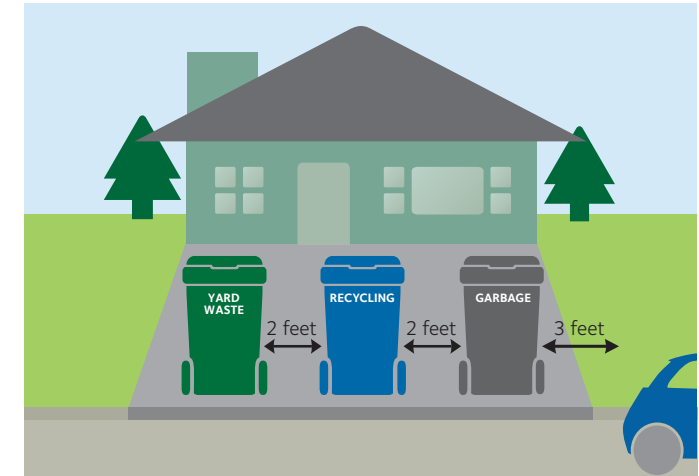

COLLECTION GUIDELINES

Place containers at the curb by 6 a.m.

- Two (2) feet apart with the lids opening towards the street.
- At least three (3) feet from cars, trees, mailboxes, fences and utility boxes.
- Within five (5) feet of the main road