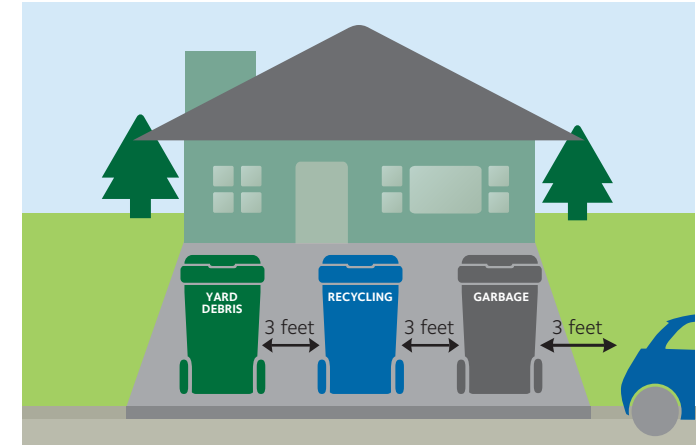

## COLLECTION GUIDELINES

Place containers at the curb by 6 a.m.

- Three (3) feet apart with the lids opening towards the street.
- At least three (3) feet from cars, trees, mailboxes, fences and utility boxes.
- Within five (5) feet of the main road