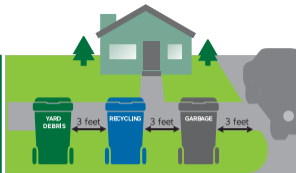

YARD DEBRIS

Yard debris is available by subscription in select areas. All of these materials are accepted in your yard debris cart.

PLANTS, FLOWERS AND YARD TRIMMINGS

Plants and flowers, landscape vegetation, vegetative garden waste, windfall fruit, grass clippings and brush.

KEEP OUT OF YARD DEBRIS:

Dirt • Rocks • Pet Waste • Hoses • Plastic Bags • Tarps
Food Scraps • Liquids • Fats • Oils • Grease

EXTRA YARD DEBRIS

You can set out extra yard debris on collection day for a charge. Set out extras in a kraft paper bag, 32 gallon personal can (limit 55 lbs) or bundle tied with biodegradable twine (4'x2' limit). Yard debris collection is available by subscription in designated areas.

APPLE MAGGOT QUARANTINE

If you live in the Apple Maggot Quarantine Zone of Chelan County, which includes the Leavenworth, Plain, and Lake Wenatchee area, your yard debris must stay in the quarantine area. For more information visit: <https://agr.wa.gov/departments/insects-pests-and-weeds/insects/apple-maggot>